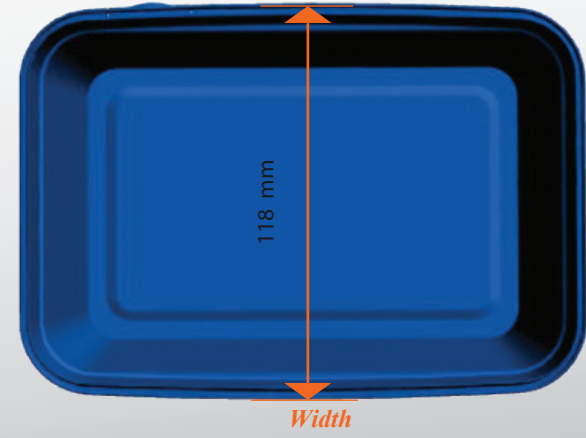

**NEW**

**Product Code**  
**F01/02RC 800TE**

Container				LID	
Filling Volume:	800 ml	Material	PP ( food grade )	Length	169.4 mm
Top Length :	172 mm	Closing	Pilfer-proof	Material	PP ( food grade )
Height:	62 mm	Handle	Not optional	Spoon	Not available