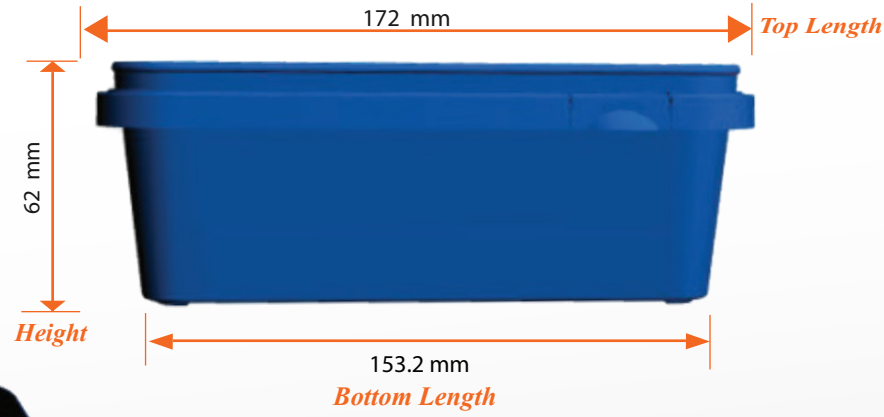

**NEW**

**Product Code**  
**F01/02RC 800TE**

Container				LID	
Filling Volume:	800 ml	Material	PP ( food grade )	Length	169.4 mm
Top Length :	172 mm	Closing	Pilfer-proof	Material	PP ( food grade )
Height:	62 mm	Handle	Not optional	Spoon	Not available