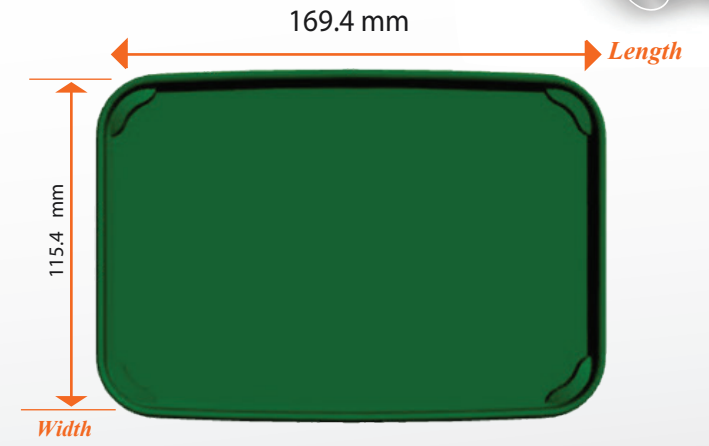

**NEW**

**Product Code**  
**F01/02RC 800TE**

Container				LID	
Filling Volume:	800 ml	Material	PP ( food grade )	Length	169.4 mm
Top Length :	172 mm	Closing	Pilfer-proof	Material	PP ( food grade )
Height:	62 mm	Handle	Not optional	Spoon	Not available