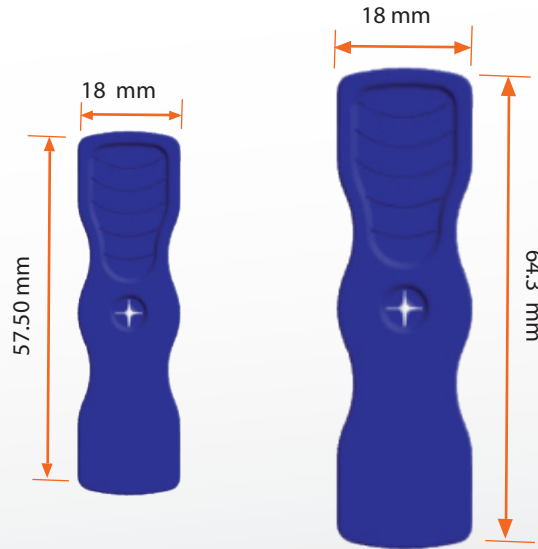

Product Code

F04/ H120

Product Code

F04/ H150

SPOON 120 ML

Length :	57.50 mm
Width :	18 mm
Wall Thickness :	2 mm
Material :	pp

SPOON 150 ML

Length :	64.3 mm
Width :	15.6 mm
Wall Thickness :	2 mm
Material :	pp